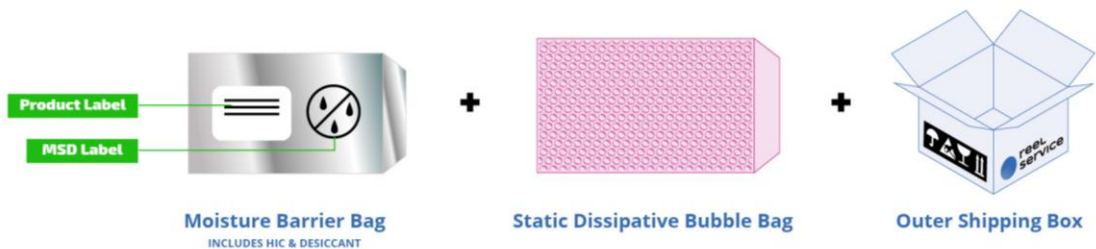

Drypack

Option 3

Moisture Barrier Bag
INCLUDES HIC & DESICCANT

Static Dissipative Bubble Bag

Outer Shipping Box

7" REEL - $3.71 / REEL COST ADDER 13" REEL - $4.13 / REEL COST ADDER