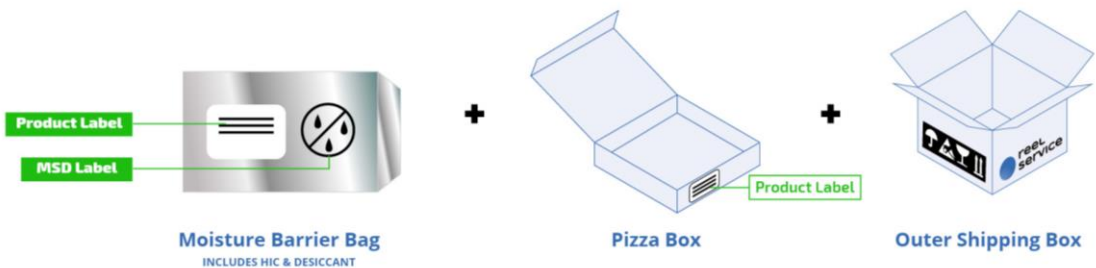

## Drypack

### Option 3

Moisture Barrier Bag  
INCLUDES HIC & DESICCANT

Static Dissipative Bubble Bag

Outer Shipping Box

7" REEL - \$3.71 / REEL COST ADDER 13" REEL - \$4.13 / REEL COST ADDER

### Option 4

Moisture Barrier Bag  
INCLUDES HIC & DESICCANT

Pizza Box

Outer Shipping Box

7" REEL - \$4.95 / REEL COST ADDER. 13" REEL - \$5.36 / REEL COST ADDER