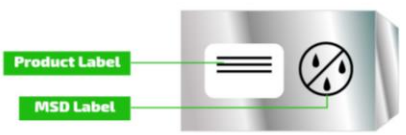

Moisture Barrier Bag
INCLUDES HIC & DESICCANT

7" REEL - €2.70 / REEL COST ADDER 13" REEL - €3.00 / REEL COST ADDER

Option 4

+