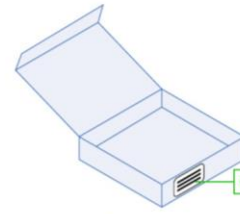

## Drypack

**Option 3**

+

+

Moisture Barrier Bag  
INCLUDES HIC & DESICCANT

Static Dissipative Bubble Bag

Outer Shipping Box

7" REEL - €2.70 / REEL COST ADDER 13" REEL - €3.00 / REEL COST ADDER

**Option 4**

+

+

Moisture Barrier Bag  
INCLUDES HIC & DESICCANT

Pizza Box

Outer Shipping Box

7" REEL - €3.60 / REEL COST ADDER. 13" REEL - €3.90 / REEL COST ADDER

**Option 5**

+

+

+

Moisture Barrier Bag  
INCLUDES HIC & DESICCANT

Static Dissipative Bubble Bag

Pizza Box

Outer Shipping Box

7" REEL - €3.90 / REEL COST ADDER. 13" REEL - €4.20 / REEL COST ADDER