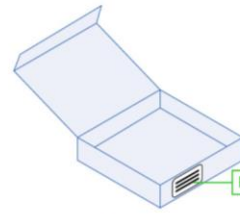

Packing & Shipping Options

Non Drypack

Option 1

+

NO ADDER - FOR OPTION 1

Option 2

+

+

7" REEL - €1.20 / REEL COST ADDER. 13" REEL - €1.20 / REEL COST ADDER

Drypack

Option 3

+

+

7" REEL - €2.70 / REEL COST ADDER 13" REEL - €3.00 / REEL COST ADDER

Option 4

+

+

Pizza Box

7" REEL - €3.60 / REEL COST ADDER. 13" REEL - €3.90 / REEL COST ADDER

Option 5

+

+

+

7" REEL - €3.90 / REEL COST ADDER. 13" REEL - €4.20 / REEL COST ADDER