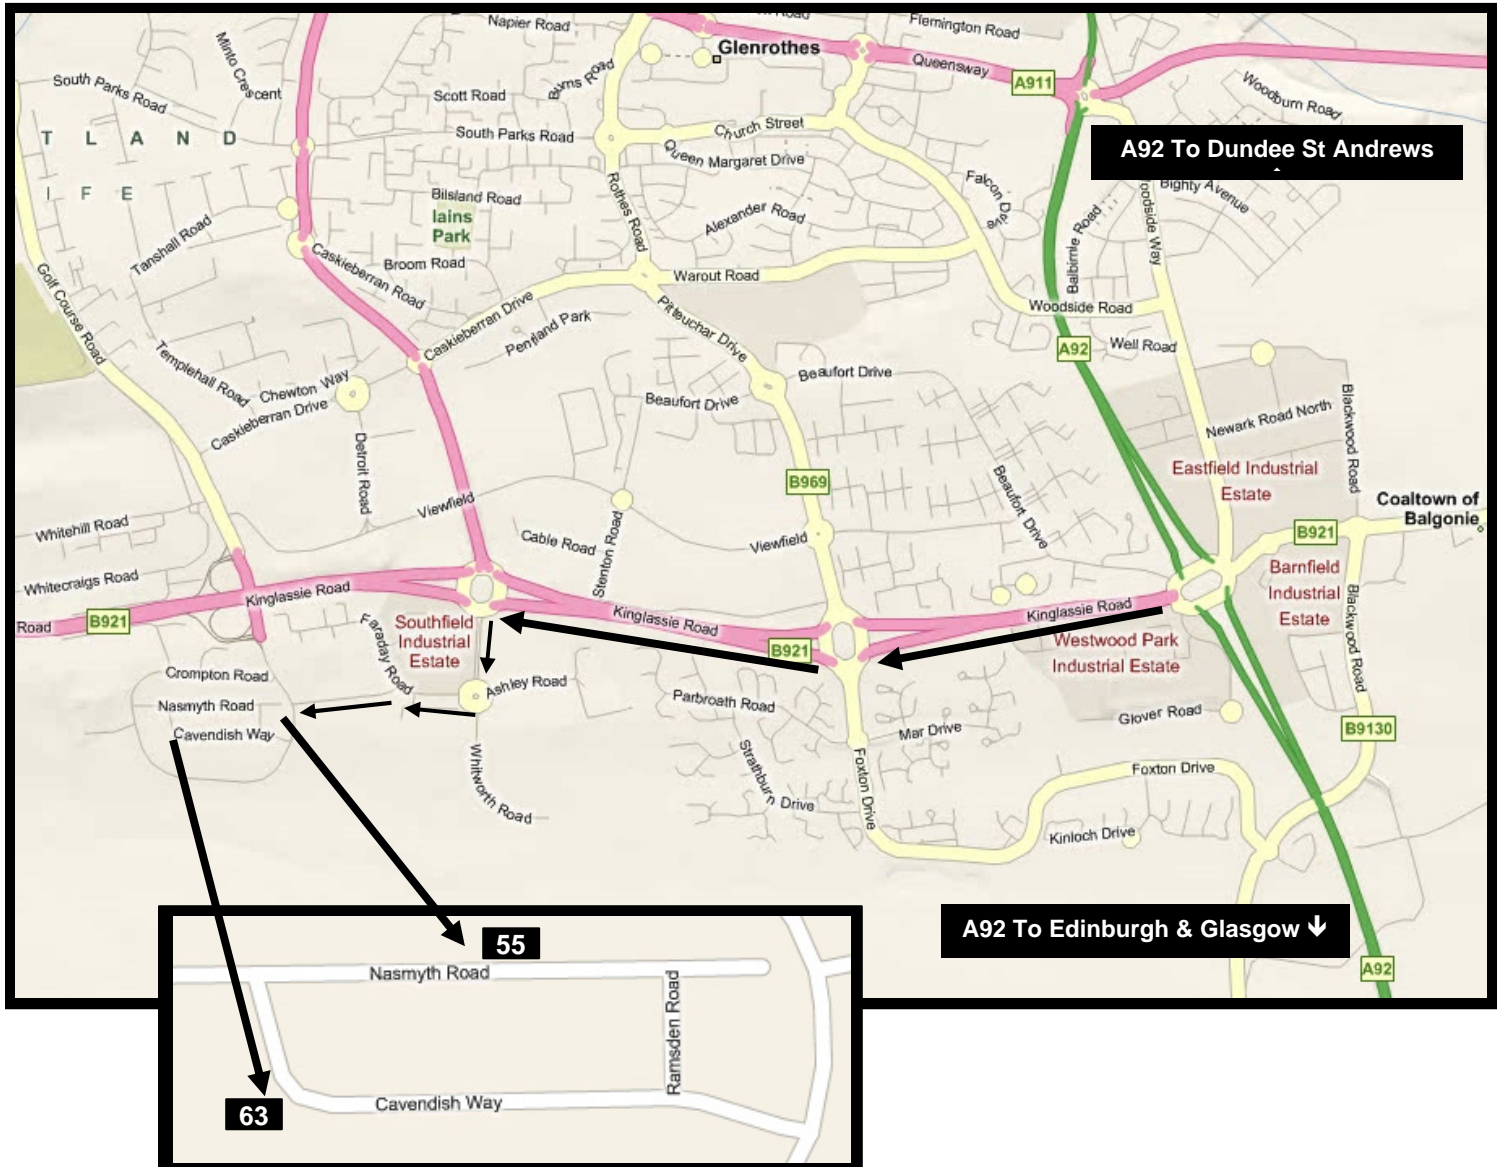

Directions to Reel Service Limited.

Directions from Forth Road Bridge, Edinburgh

- From Forth Road Bridge, follow M90 to junction 3, and join the **A92 to Glenrothes.**
- Take the **B921 to Kinglassie at Bankhead Roundabout**
- Go through the first roundabout (Stenton) and turn left at the second roundabout (Southfield) onto **Whitworth Rd**
- Turn right at next roundabout (Whitworth) and then turn at the next junction onto **Rutherford Road.**
- At next junction, turn left and then take the first right onto **Cavendish Way then either:-**
 1. For our Main Reception, take the first right onto **Ramsden Road**, then follow the road round to your left. Reel Service Ltd is on the right hand side of **Nasmyth Road**. Please report to 55 Nasmyth Road Reception.
 2. For our Cavendish Way Building, follow Cavendish Way along to the very end for **63 Cavendish Way**

For a more detailed route please visit www.maps.google.co.uk Our Postcode is KY6 2SD

Reel Service Ltd, 55 Nasmyth Rd, Southfield Ind Est, Glenrothes, Fife, KY6 2SD ++441592 773208